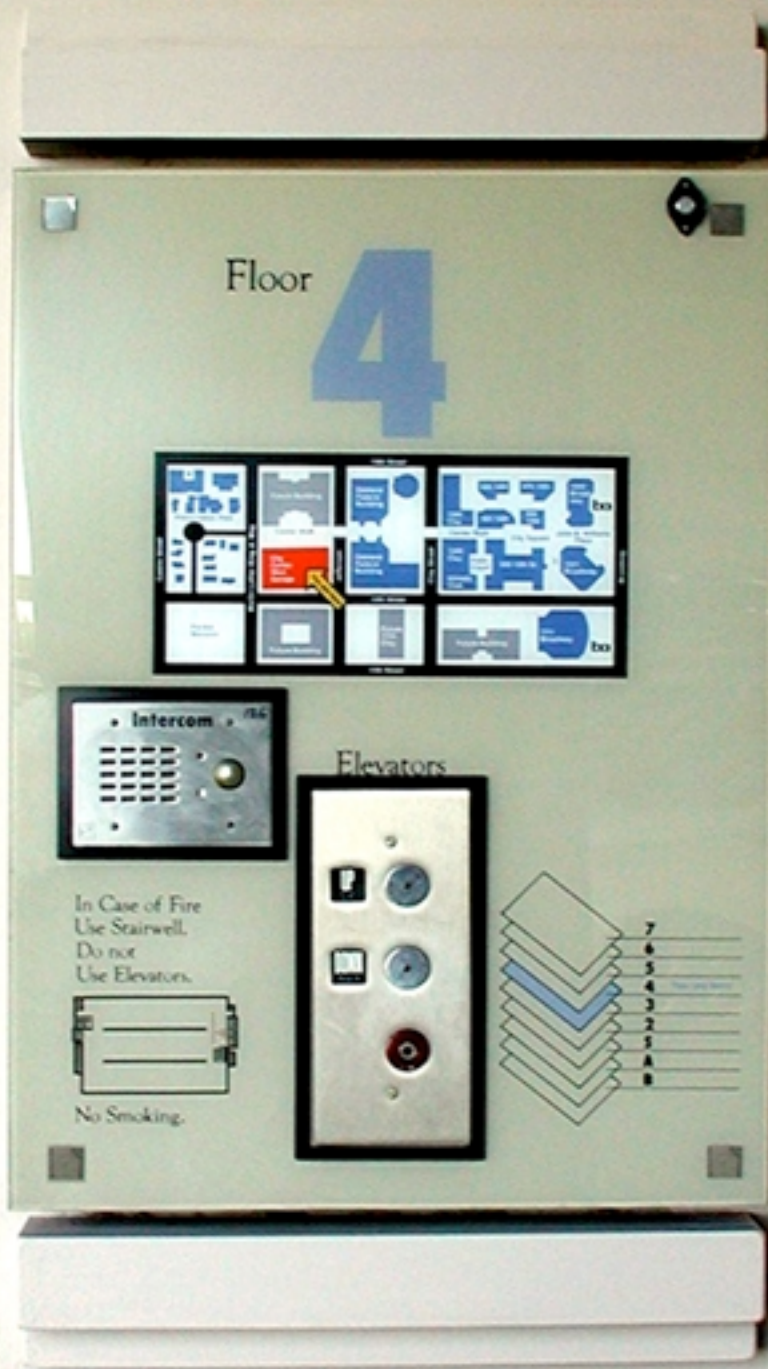

Please contact Garage Security at 874-7816 or 874-7817 to retrieve your vehicle after garage operating hours.

Hours of Operation

Mon-Fri	5:00am - 11:00pm
Saturday	8:00am - 5:00pm
Sunday	9:00am - 3:00pm

Stairs & Elevators
Martin Luther
King Jr. V

3

Parking

Exit
Martin Luther
King Jr. Way

Minimum 6'11" Clearance
Beyond This Point

No Exit

Street
Level

Please
Do Not
Back
Up at
Intersection

After-Hours
Exit at
Jefferson E
Only